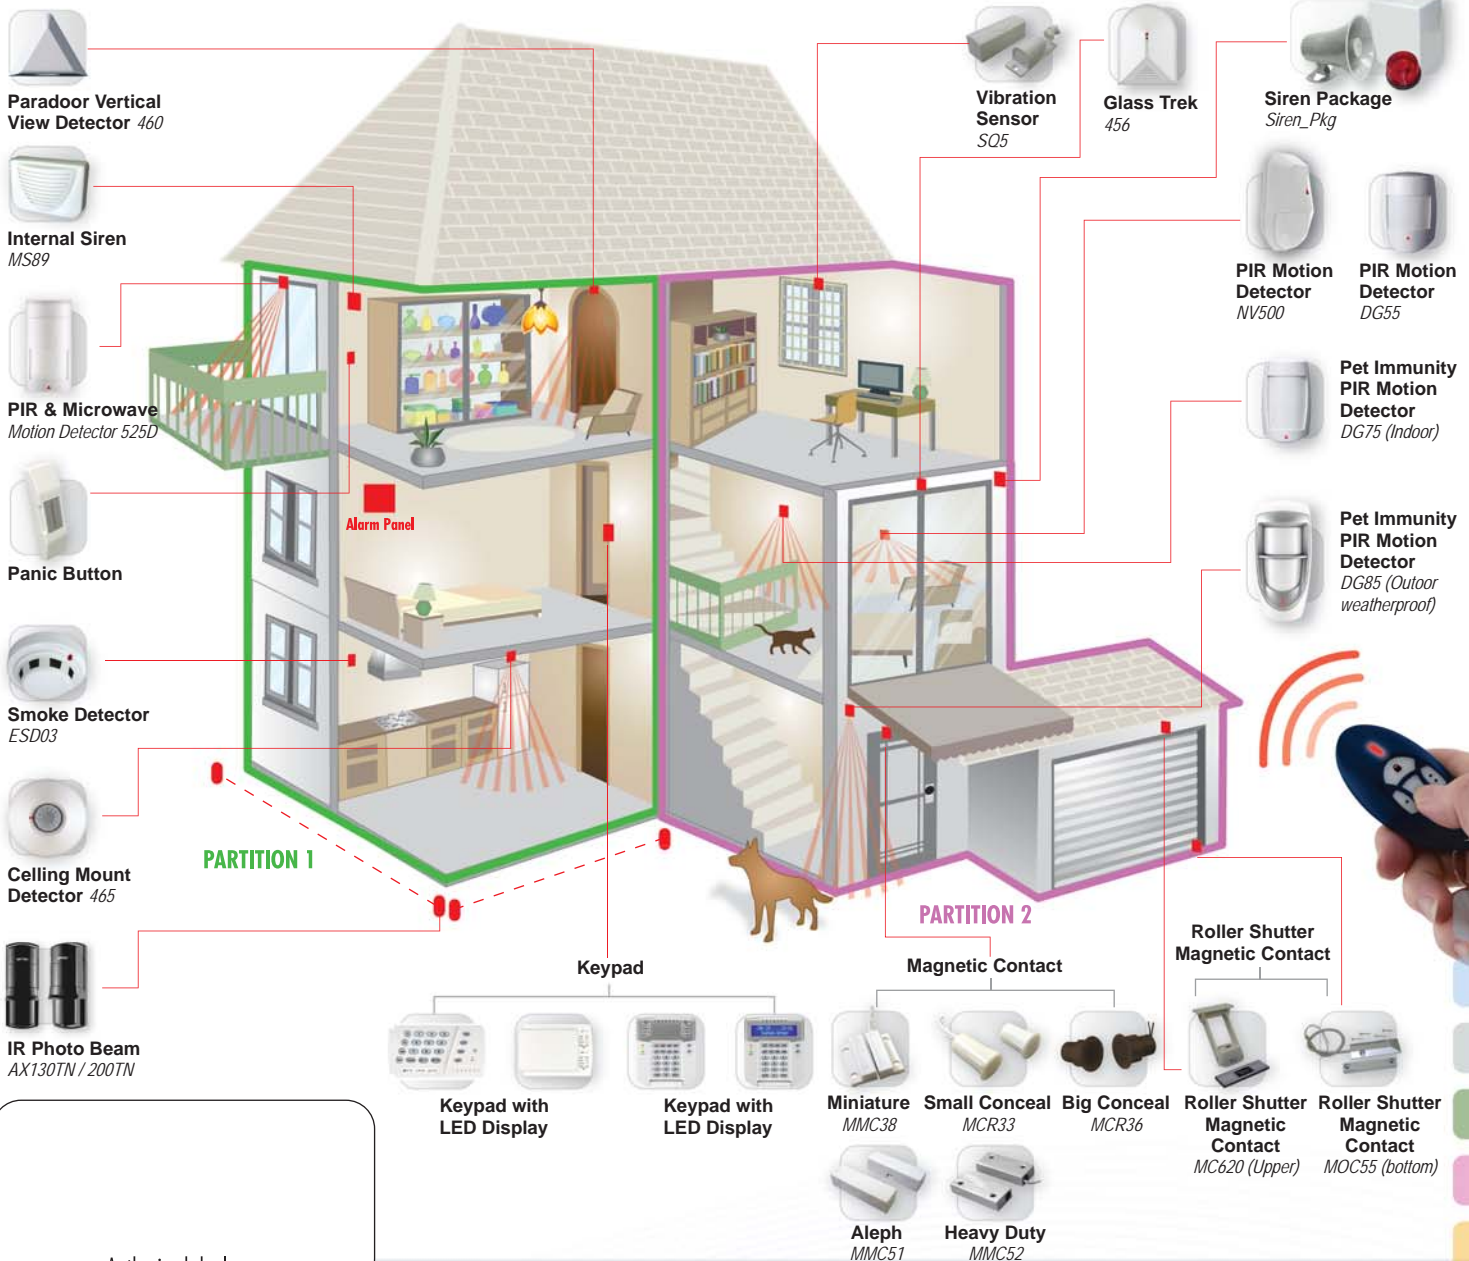

Affordable premium burglar alarm system from Canada

Paradox Canada is top 10 alarm system in the world. It's product is used by satisfied customer in over 100 countries since 1989 - internationally proven system to protect your loved ones and investment with absolute confidence.

- ✓ **TWICE THE SECURITY**
Paradox can secure two separate areas with one single system. This means your kitchen can be disarmed for maid to do their chores while all other areas in your home remained armed. System can automatically arm your personal office so that only you can access it.
- ✓ **ALARM THAT TALK**
Voice module will call up to 5 phone numbers to tell you which alarm zone triggered. System will also guide you by voice to arm and disarm your system, turn on lights and check system status. GSM module can send out SMS to notify alarm event. You can also arm/disarm alarm using SMS.
- ✓ **GO INTERNET**
Internet module will send out email to you in the event of alarm. You can check current alarm status and control your alarm from a web browser anywhere in the world.
- ✓ **MINIMA FALSE ALARM**
Paradox patented technology such as Intellizones, zone sensitivity, Auto-pulse signal processing, Automatic-Temperature compensation and Pet-Immunity worked hand-in-hand to keep false alarm to the very minimum.
- ✓ **EASY, FLEXIBLE AND STYLISH**
ONE-TOUCH arms the system with just ONE button. Flexible 3 protection level when you are away, stay inside or sleeping at home. Stylish contemporary design of keypad to suit modern lifestyle.

PGM expander

Zone expander

ACCESSORIES

Sense of security is...

Wake up every morning feeling secured...

Authorised dealer

Paradox protects you with style ...

Product specification is subject to change without further notice. Only Paradox alarm panel, keypad, PIR sensor, communication module are imported from Canada