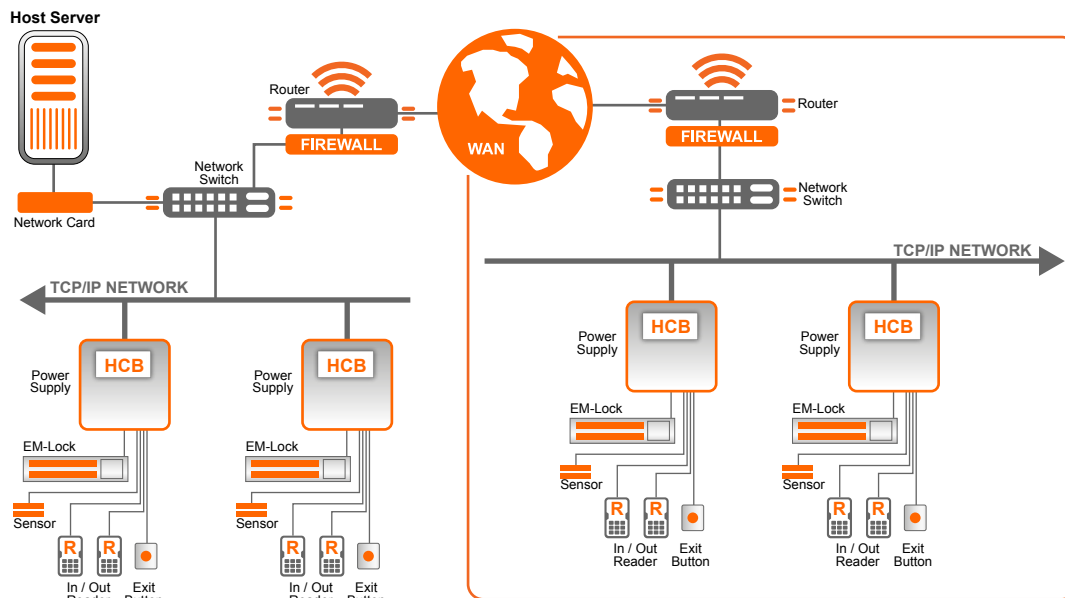

Configurable Digital / Supervised Inputs (8)

Event Based Triggering (EBT)

Unlimited Access Level

Onboard & Cross-Board Interlocking

User Counting (Card Holder / Car Park)

Advance Encryption Standard (AES)

Reader Output Control

Dynamic Storage Allocation

Dynamic Operation Profile

Support 30,000 Users And 80,000 Events Memory

N5200 Active Network Control Panel

Basic System Diagram

Technical Specification

Hardware	Description
Dimension	158mm (w) x 90mm (H)
MCU	32bits @ 60MHz
Memory	256K Flash Memory 32K SRAM (Buffer) 64Mbits Non-Volatile SPI Flash Memory (Storage)
Operating Temperature	0 °C to 40 °C
Card Holder	30,000
Event Transaction	80,000
Access Level	Unlimited Access Level
Digital/Supervise Inputs	Max 8, User configurable (Door Sensor/Request-To-Exit/Fire Input/General Purpose)
Digital Output	Max. 4 Dry contact Relay
Network Communication Port	RJ-45 Self-Negotiate 10/100Mbps
Power Protection	Resettable Fuse - 2.5A
Surge Protection	TVS - Up to 15KVA
Onboard LED Control	Power / Communication / LAN / Event / Error
AC Fail Monitoring	Yes
Battery Monitoring	Yes (Firmware threshold control to shutdown control panel)
External Short Circuit Protection	At readers
Backup Battery	Yes, Apply to RTC only